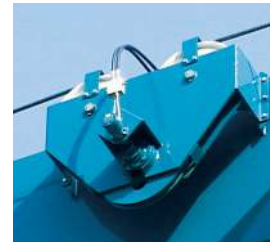

ALL WHEEL ELECTRONIC STEERING

Maximize your machine's versatility, maneuverability and precision in confined yard spaces.

*Option for 150CII-400C

BLOCK & SPREADER CONFIGURATION

Accommodate diverse hull configuration without overloading slings.

HOIST EQUALIZATION

Prevents hull damage and balances loads with continuous reeving system.

REMOTE DIAGNOSTICS

Immediate factory assistance upon operator access with additional cell phone, lap top, and tablet diagnostic readouts abilities.