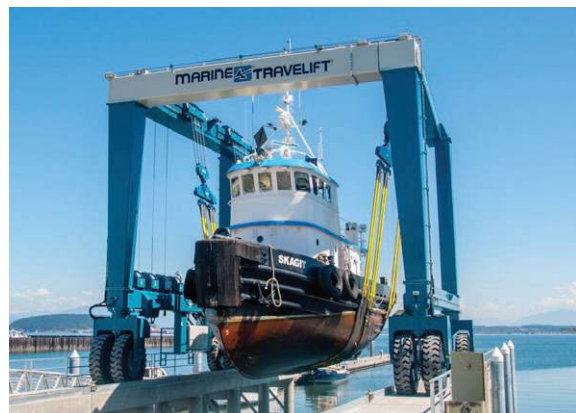

200 CII - Washington, USA